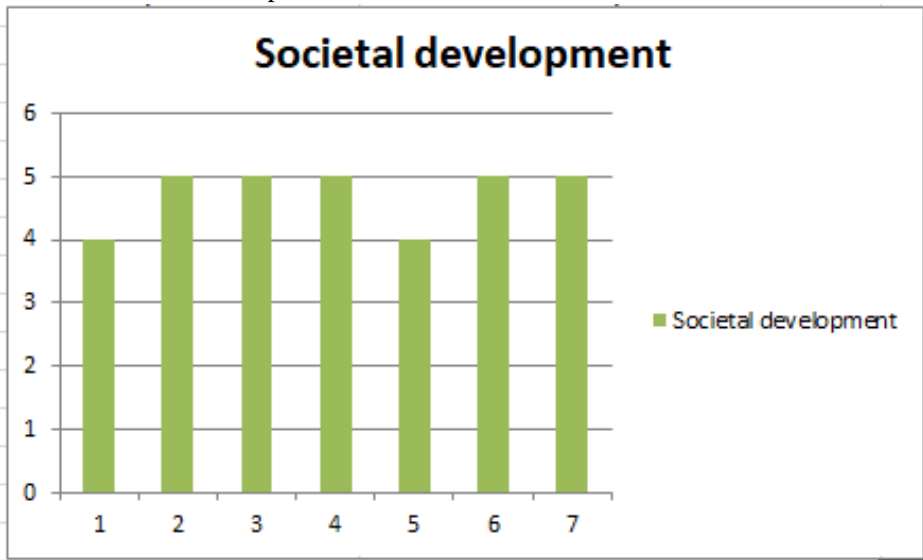

**JPM ARTS & SCIENCE
COLLEGE**
LIGHTED TO ENLIGHTEN
Affiliated to Mahatma Gandhi University, Kottayam

EMPLOYER FEEDBACK ANALYSIS

2019-20

Highly Satisfied	5
Satisfied	4
Neither Satisfied nor dissatisfied	3
Dissatisfied	2
Highly dissatisfied	1

1. Employability of the curriculum

2. Effectiveness in developing life skills

3. Societal development

4. Helpfulness in industrial needs.

5. Developing ambience